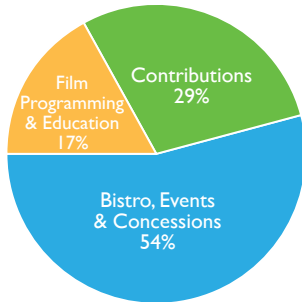

2018 FINANCIAL SNAPSHOT

FISCAL YEAR 2018 (ENDING JUNE 30, 2018)

REVENUE

Contributions: Memberships	$177,311
Contributions: Individual & Business Support	$67,735
Contributions: Designated/Debt Reduction	$40,690
Contributions: Grants	$126,309
Contributions: Other Fundraising	$91,800
Food Sales: Bistro, Concessions & Events	$691,849
Food Sales: Bar	$206,999
Special Programming	$21,522
Theater Admissions	$240,601
Education & Outreach Programs	$31,023
Rentals	$60,816
TOTAL REVENUE	$1,756,655

EXPENSES

Payroll	$753,084
Goods Sold: Food and Bar	$326,737
Goods Sold: Film Acquisition	$110,999
General Operations	$277,661
Fundraising	$37,309
Marketing	$54,168
Programming and Education	$60,035
TOTAL EXPENSES	$1,619,993

SURPLUS

Revenue Minus Expenses	$136,662

Important note on depreciation: After depreciation, the net loss for the fiscal year ending June 30, 2018 was $42,050

National Art House Audience Survey

RFC patrons participating in a recent survey conducted by Art House Convergence answered:

94%

RFC makes my life more enjoyable

88%

RFC sparks my curiosity

88%

RFC provides me with opportunities to think and learn

83%

RFC enhances the cultural life of the community

85%

RFC helps me be a more knowledgeable film viewer

87%

RFC opens up new worlds through film

81%

RFC helps me be a more well-rounded person

87%

RFC changes my life for the better

82%

RFC teaches me film appreciation or history