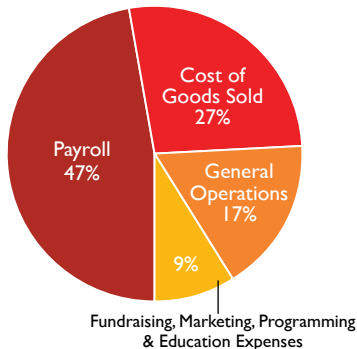

2018 FINANCIAL SNAPSHOT

FISCAL YEAR 2018 (ENDING JUNE 30, 2018)

REVENUE

Contributions: Memberships	$177,311
Contributions: Individual & Business Support	$67,735
Contributions: Designated/Debt Reduction	$40,690
Contributions: Grants	$126,309
Contributions: Other Fundraising	$91,800
Food Sales: Bistro, Concessions & Events	$691,849
Food Sales: Bar	$206,999
Special Programming	$21,522
Theater Admissions	$240,601
Education & Outreach Programs	$31,023
Rentals	$60,816
TOTAL REVENUE	$1,756,655

EXPENSES

Payroll	$753,084
Goods Sold: Food and Bar	$326,737
Goods Sold: Film Acquisition	$110,999
General Operations	$277,661
Fundraising	$37,309
Marketing	$54,168
Programming and Education	$60,035
TOTAL EXPENSES	$1,619,993

SURPLUS

Revenue Minus Expenses	$136,662

Important note on depreciation: After depreciation, the net loss for the fiscal year ending June 30, 2018 was $42,050

National Art House Audience Survey

RFC patrons participating in a recent survey conducted by Art House Convergence answered:

94%

RFC makes my life more enjoyable

88%

RFC sparks my curiosity

88%

RFC provides me with opportunities to think and learn

83%

RFC enhances the cultural life of the community

85%

RFC helps me be a more knowledgeable film viewer

87%

RFC opens up new worlds through film

81%

RFC helps me be a more well-rounded person

87%

RFC changes my life for the better

82%

RFC teaches me film appreciation or history